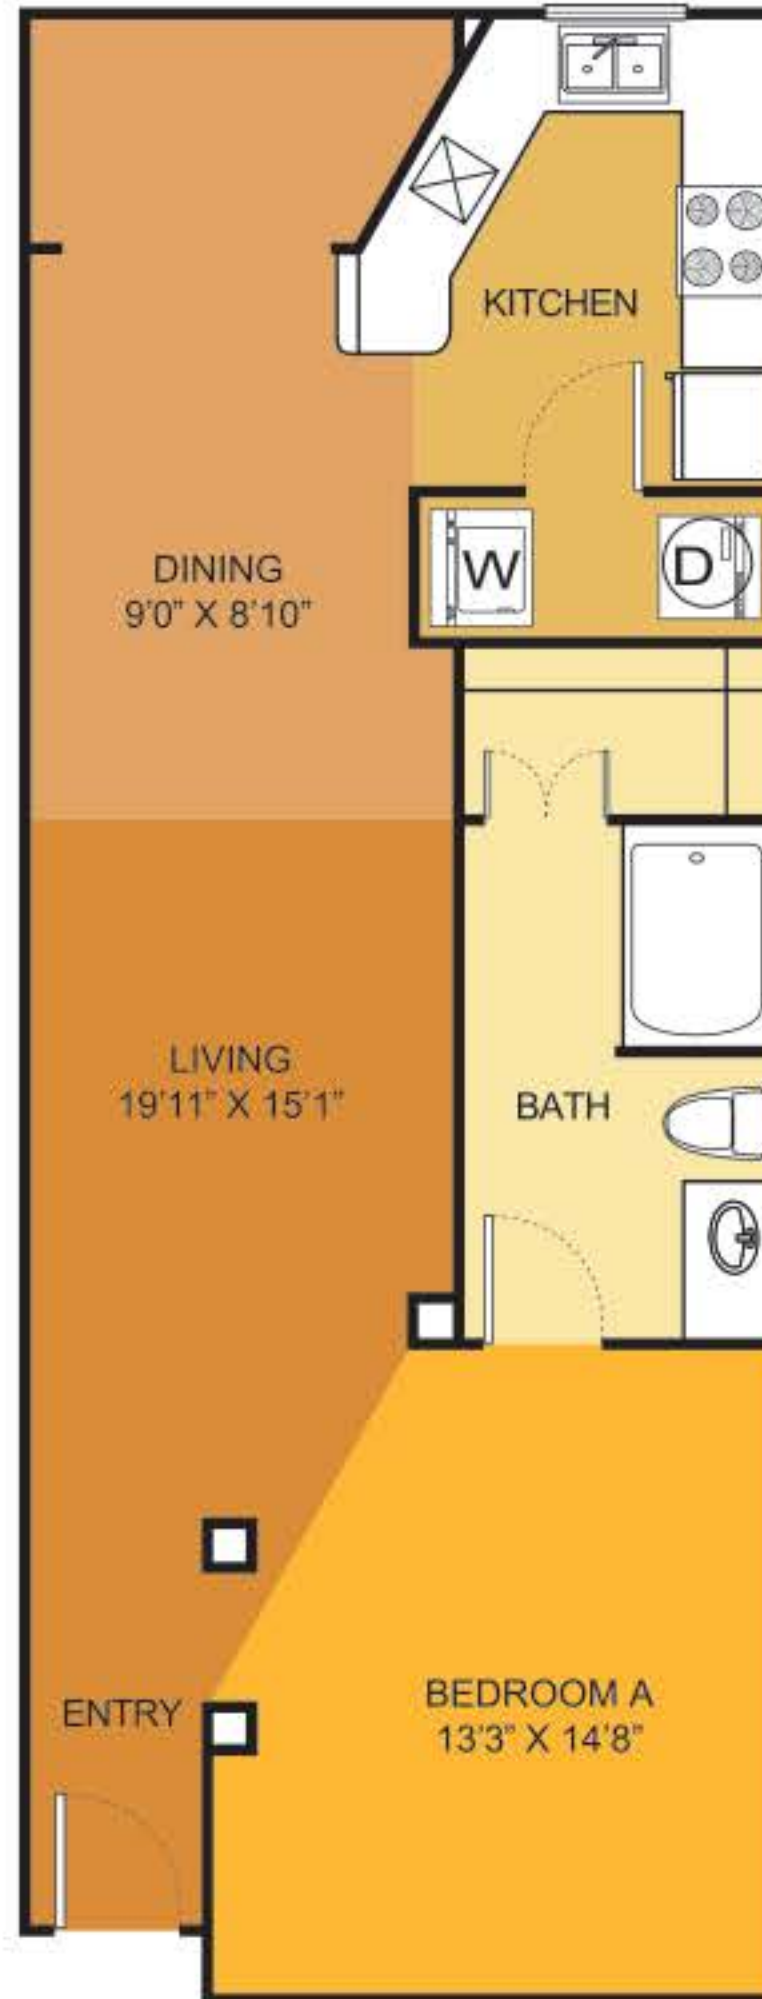

VILLAS
on
GUADALUPE
STUDENT HOUSING

E3

1 Bed

1 Bath

845 Sq. Ft.

Amenities:

Rent:

Deposit:

Fees:

Floor plans are artist's rendering. All dimensions are approximate. Actual product and specifications may vary in dimension or detail. Not all features are available in every apartment. Prices and availability are subject to change. Please see a representative for details.