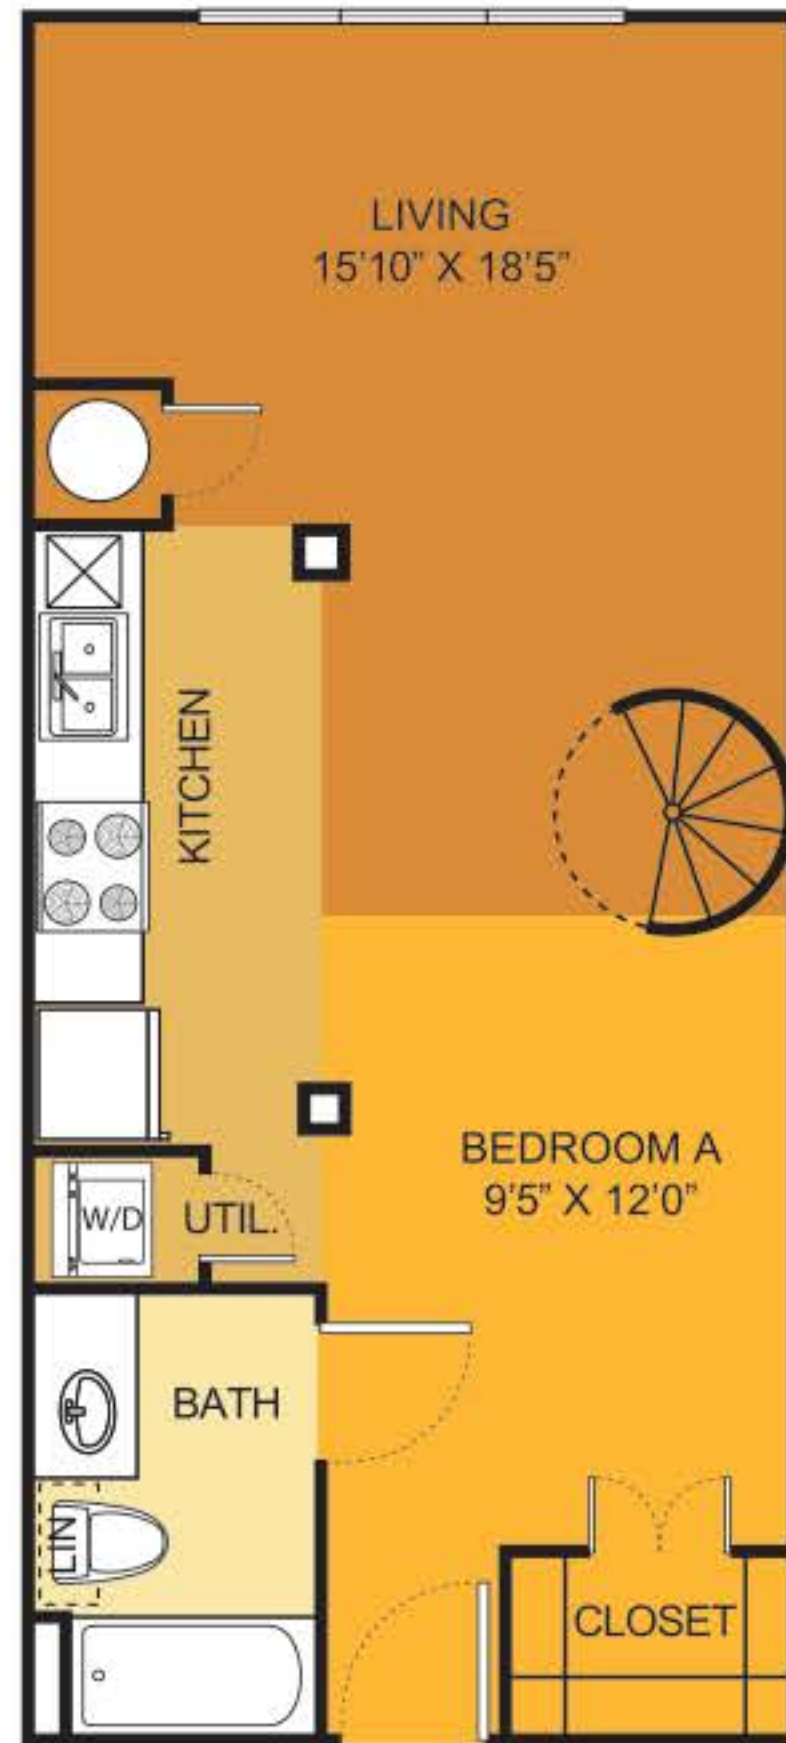

**VILLAS**  
on  
GUADALUPE  
STUDENT HOUSING

1 Bed  
1 Bath  
727 Sq. Ft.

1 Bed  
1 Bath  
577 Sq. Ft.

Amenities: \_\_\_\_\_  
 \_\_\_\_\_  
 \_\_\_\_\_

Rent: \_\_\_\_\_  
 Deposit: \_\_\_\_\_  
 Fees: \_\_\_\_\_

Floor plans are artist's rendering. All dimensions are approximate. Actual product and specifications may vary in dimension or detail. Not all features are available in every apartment. Prices and availability are subject to change. Please see a representative for details.