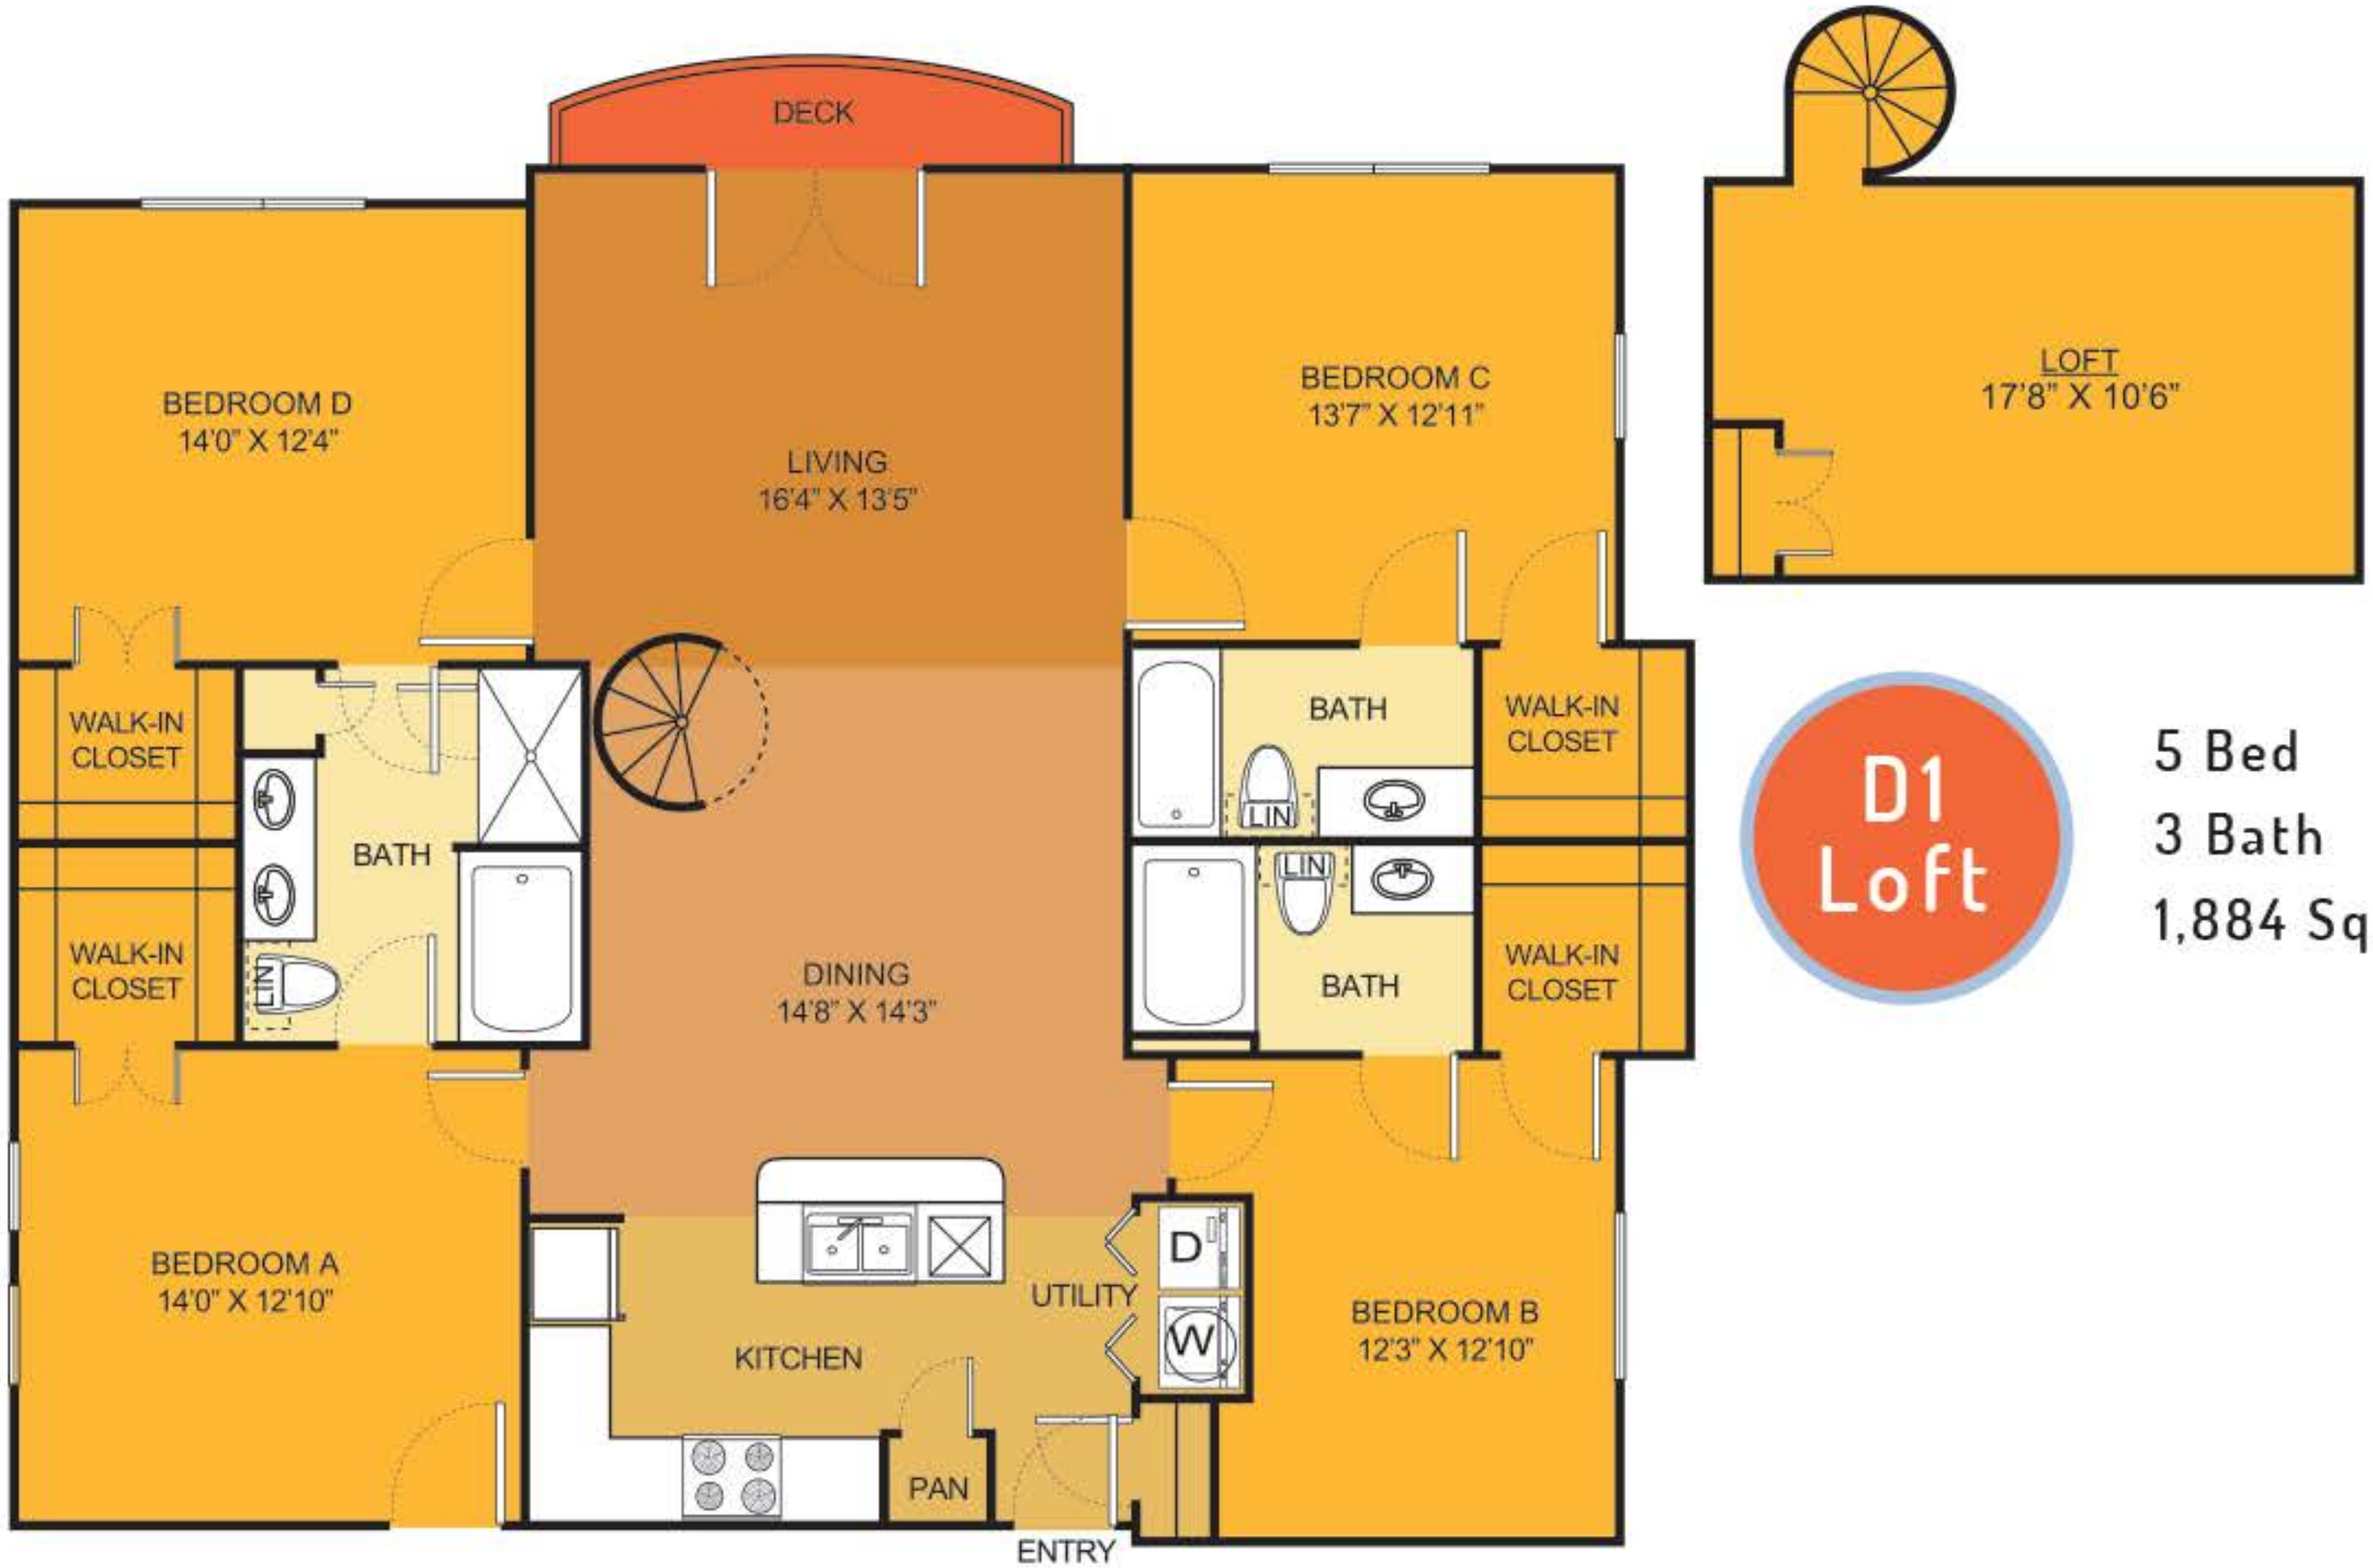

**VILLAS**  
on  
GUADALUPE  
STUDENT HOUSING

**D1  
Loft**

5 Bed  
3 Bath  
1,884 Sq. Ft.

**D1**

4 Bed  
3 Bath  
1,691 Sq. Ft.

Amenities: \_\_\_\_\_  
 \_\_\_\_\_  
 \_\_\_\_\_

Rent: \_\_\_\_\_  
 Deposit: \_\_\_\_\_  
 Fees: \_\_\_\_\_

Floor plans are artist's rendering. All dimensions are approximate. Actual product and specifications may vary in dimension or detail. Not all features are available in every apartment. Prices and availability are subject to change. Please see a representative for details.