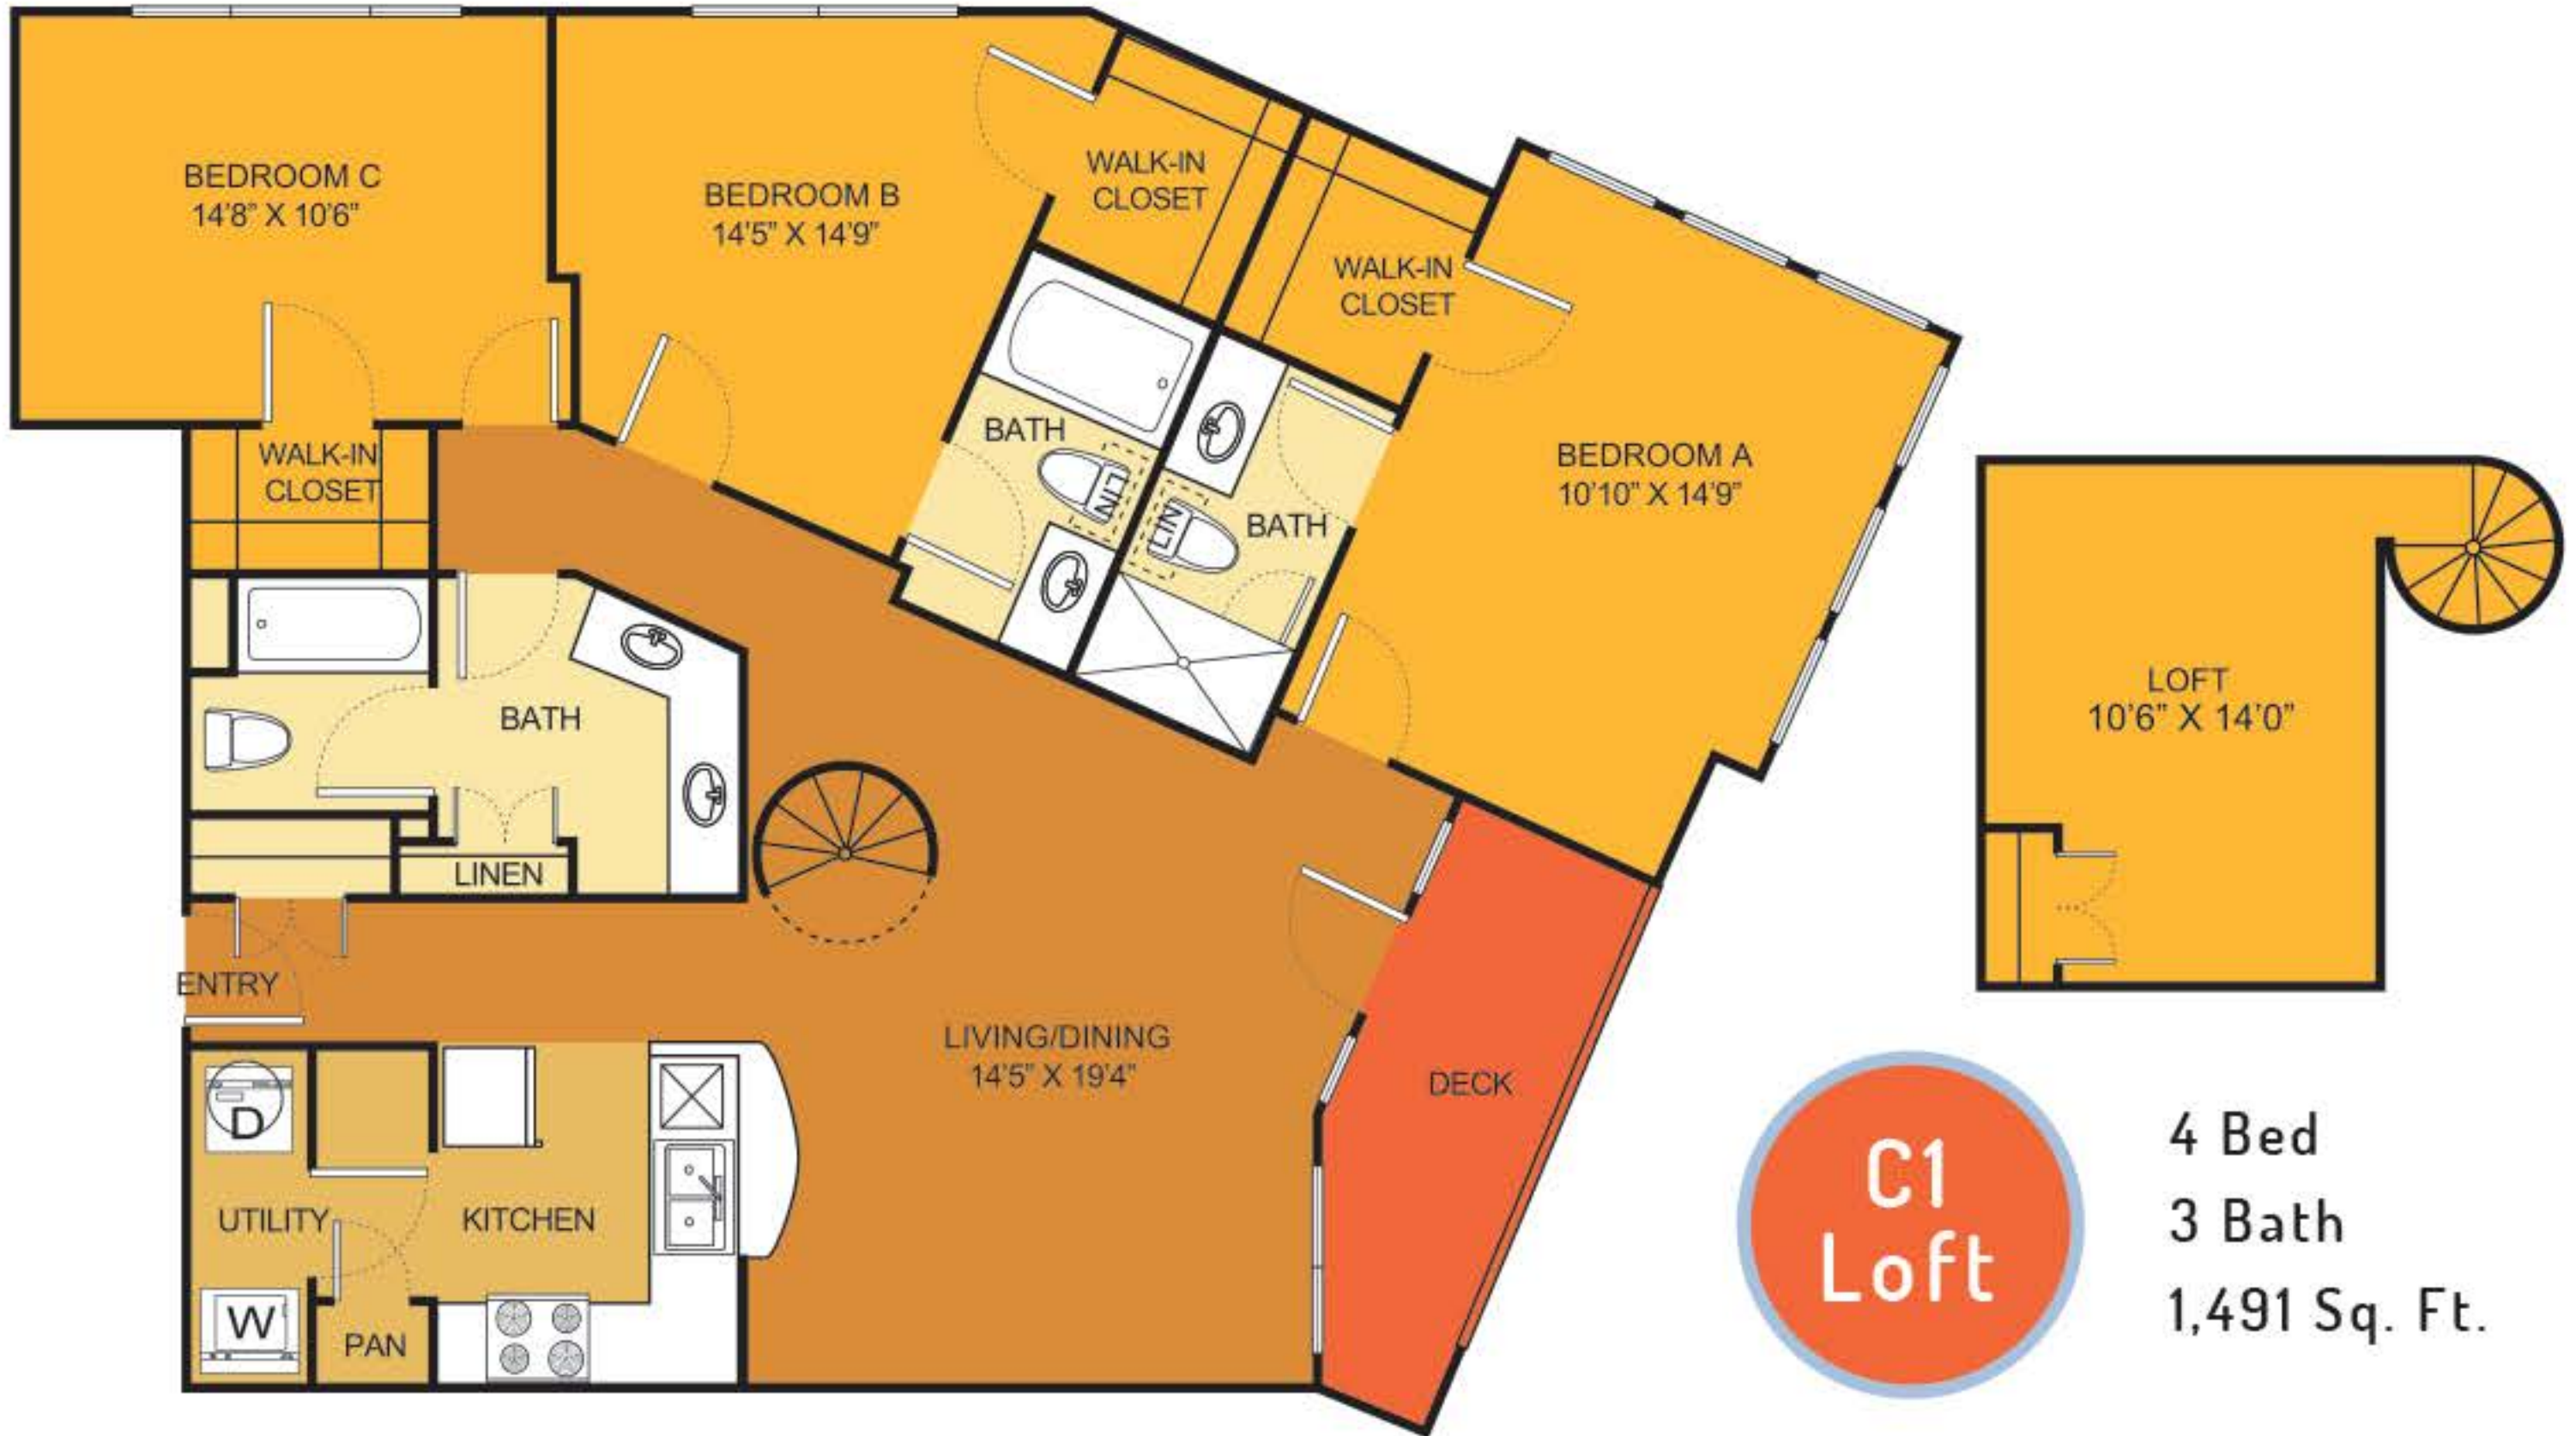

VILLAS

on
GUADALUPE
STUDENT HOUSING

C1
Loft

4 Bed
3 Bath
1,491 Sq. Ft.

C1

3 Bed
3 Bath
1,338 Sq. Ft.

Amenities: _____

Rent: _____
 Deposit: _____
 Fees: _____

Floor plans are artist's rendering. All dimensions are approximate. Actual product and specifications may vary in dimension or detail. Not all features are available in every apartment. Prices and availability are subject to change. Please see a representative for details.