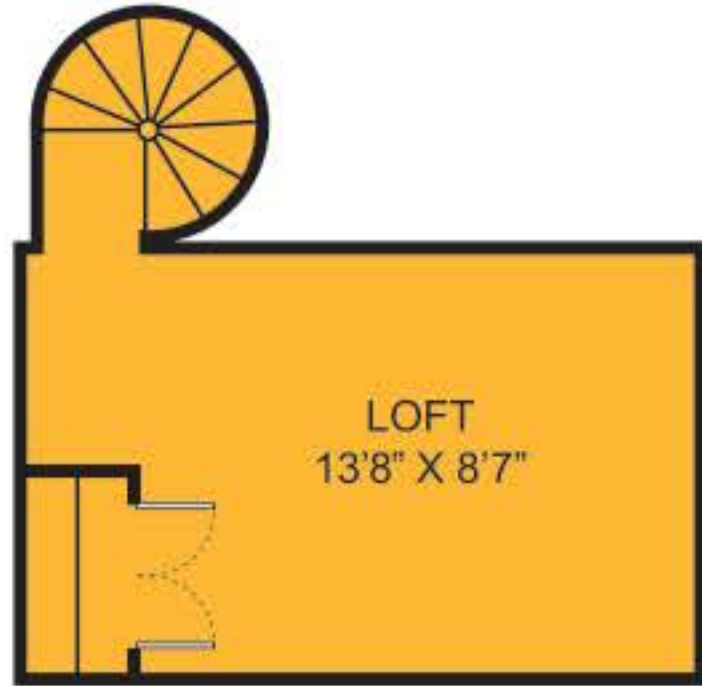

VILLAS
on
GUADALUPE
STUDENT HOUSING

B3
Loft

3 Bed
2 Bath
1,020 Sq. Ft.

B3

2 Bed
2 Bath
914 Sq. Ft.

Amenities: _____

Rent: _____
Deposit: _____
Fees: _____

Floor plans are artist's rendering. All dimensions are approximate. Actual product and specifications may vary in dimension or detail. Not all features are available in every apartment. Prices and availability are subject to change. Please see a representative for details.