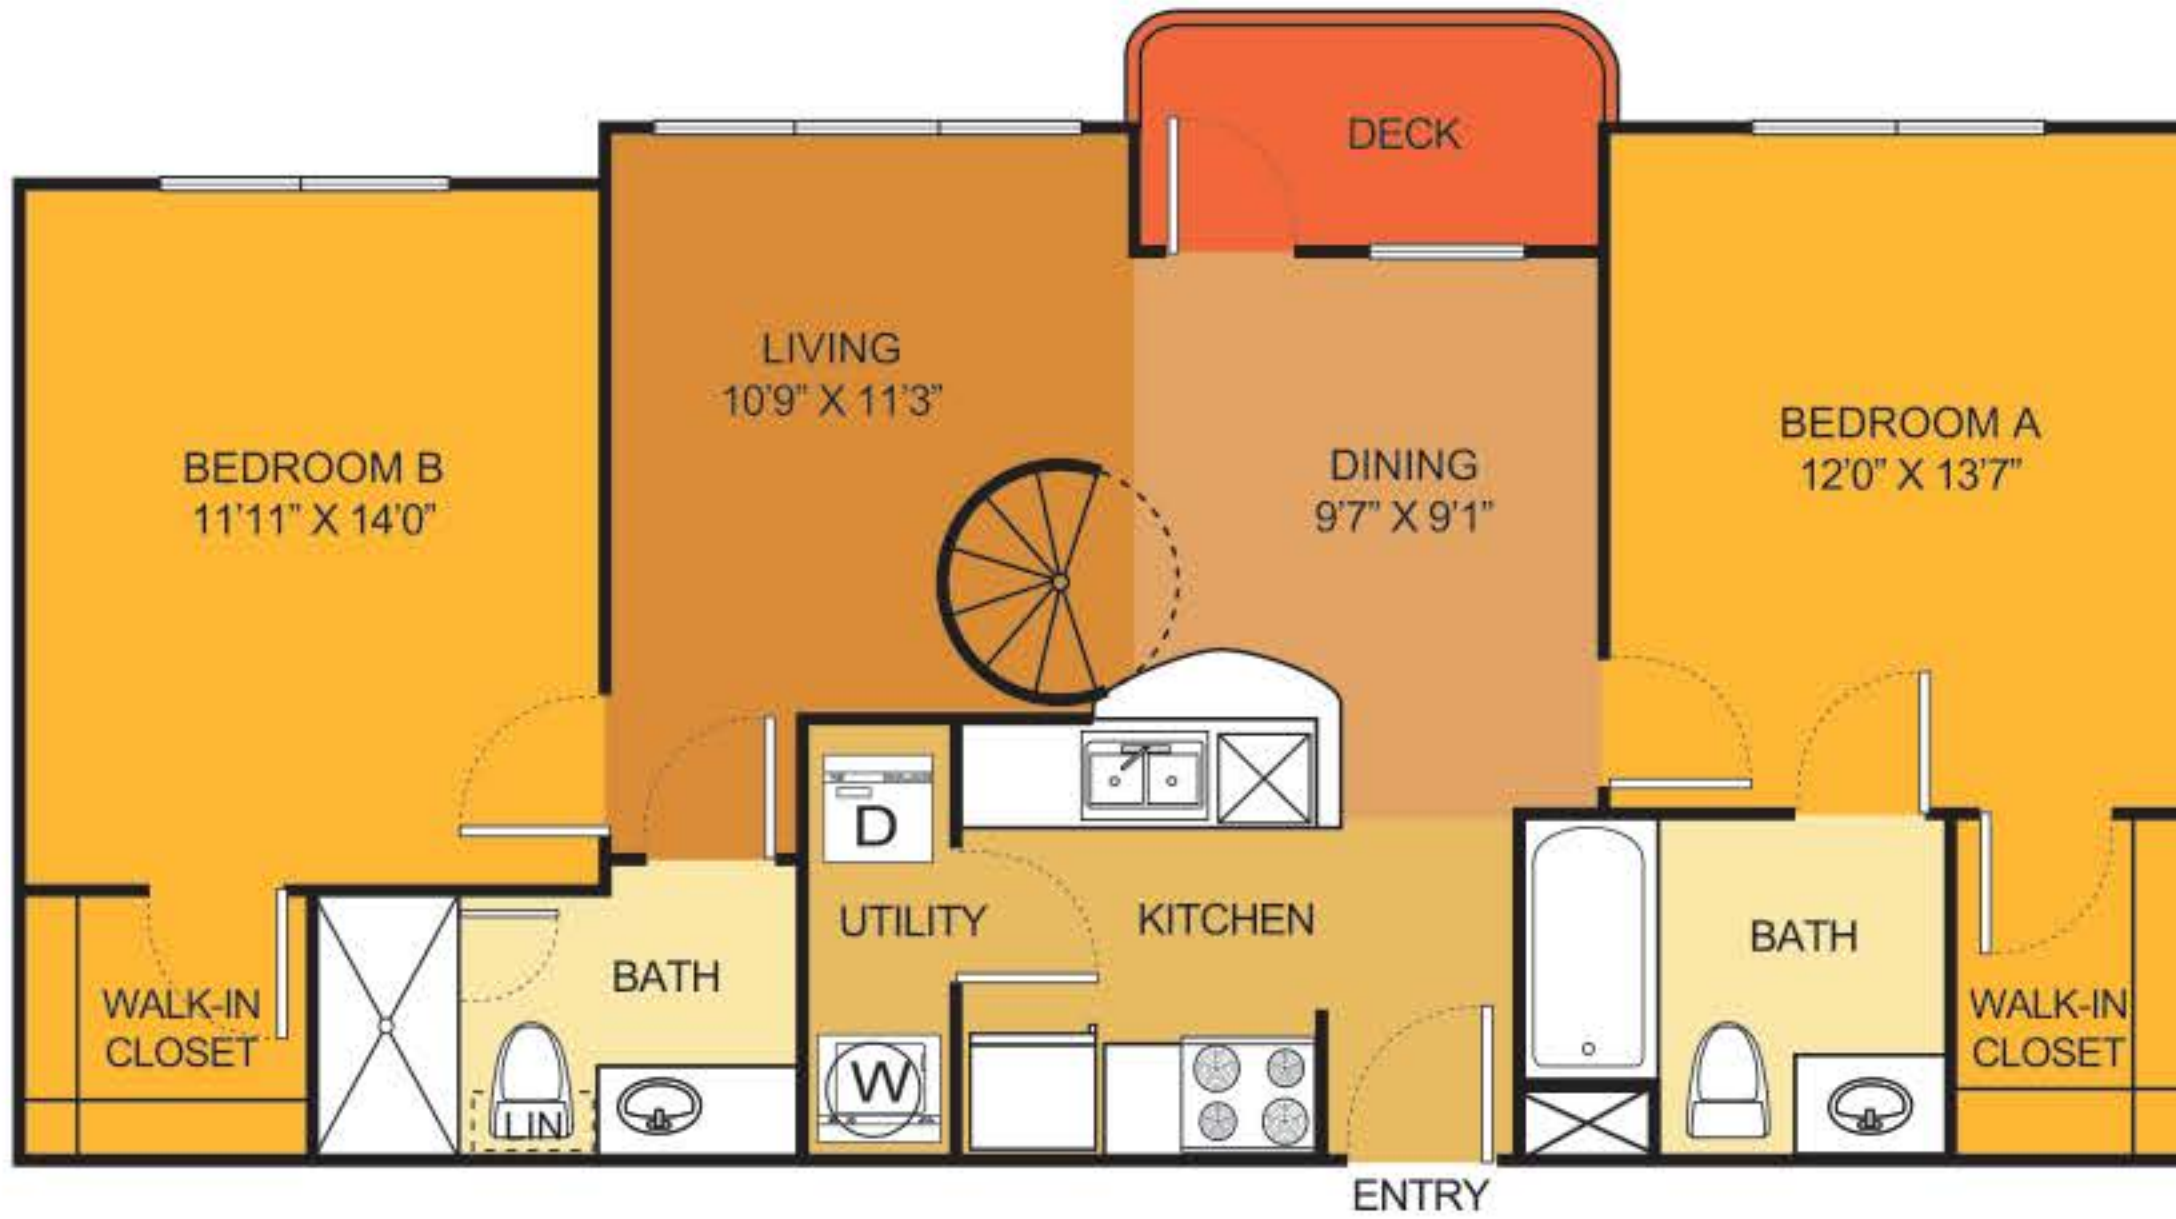

VILLAS
on
GUADALUPE
STUDENT HOUSING

B3
Loft

3 Bed
2 Bath
1,020 Sq. Ft.

B3

2 Bed
2 Bath
914 Sq. Ft.

Amenities: _____

Rent: _____
Deposit: _____
Fees: _____

Floor plans are artist's rendering. All dimensions are approximate. Actual product and specifications may vary in dimension or detail. Not all features are available in every apartment. Prices and availability are subject to change. Please see a representative for details.