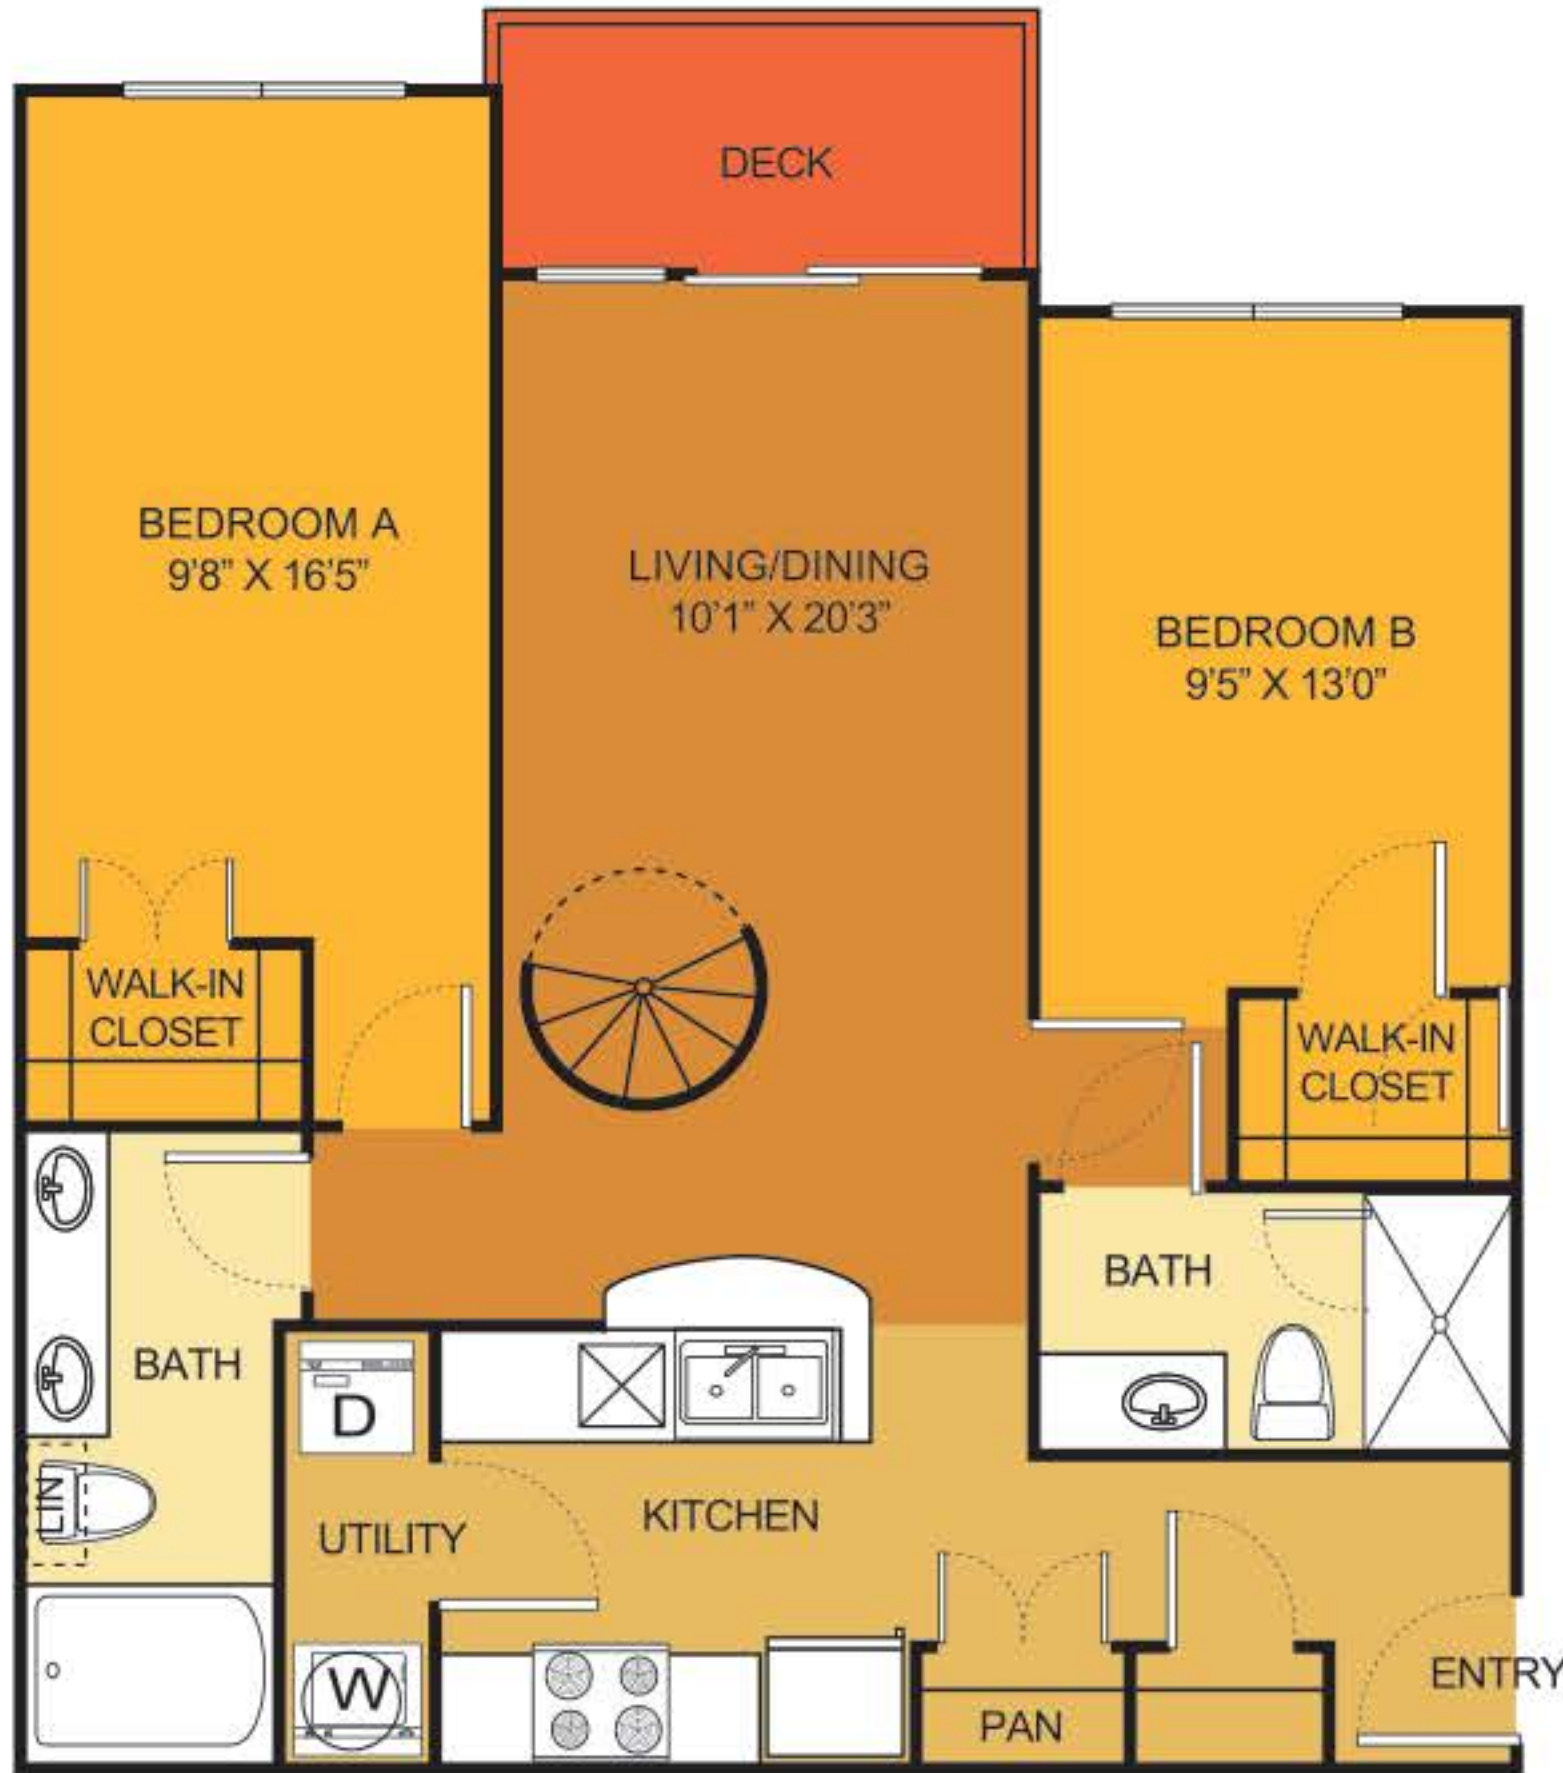

VILLAS
on
GUADALUPE
STUDENT HOUSING

3 Bed
2 Bath
1,034 Sq. Ft.

2 Bed
2 Bath
936 Sq. Ft.

Amenities: _____

Rent: _____
 Deposit: _____
 Fees: _____

Floor plans are artist's rendering. All dimensions are approximate. Actual product and specifications may vary in dimension or detail. Not all features are available in every apartment. Prices and availability are subject to change. Please see a representative for details.