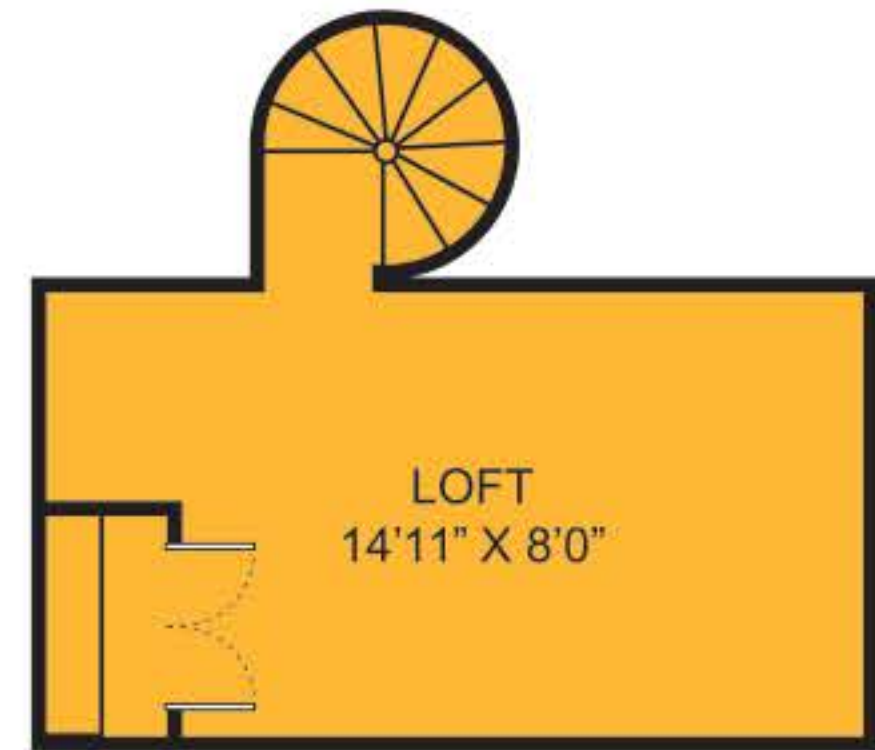

VILLAS
on
GUADALUPE
STUDENT HOUSING

1 Bed
1 Bath
632 Sq. Ft.

1 Bed
1 Bath
632 Sq. Ft.

Amenities: _____

Rent: _____
 Deposit: _____
 Fees: _____

Floor plans are artist's rendering. All dimensions are approximate. Actual product and specifications may vary in dimension or detail. Not all features are available in every apartment. Prices and availability are subject to change. Please see a representative for details.