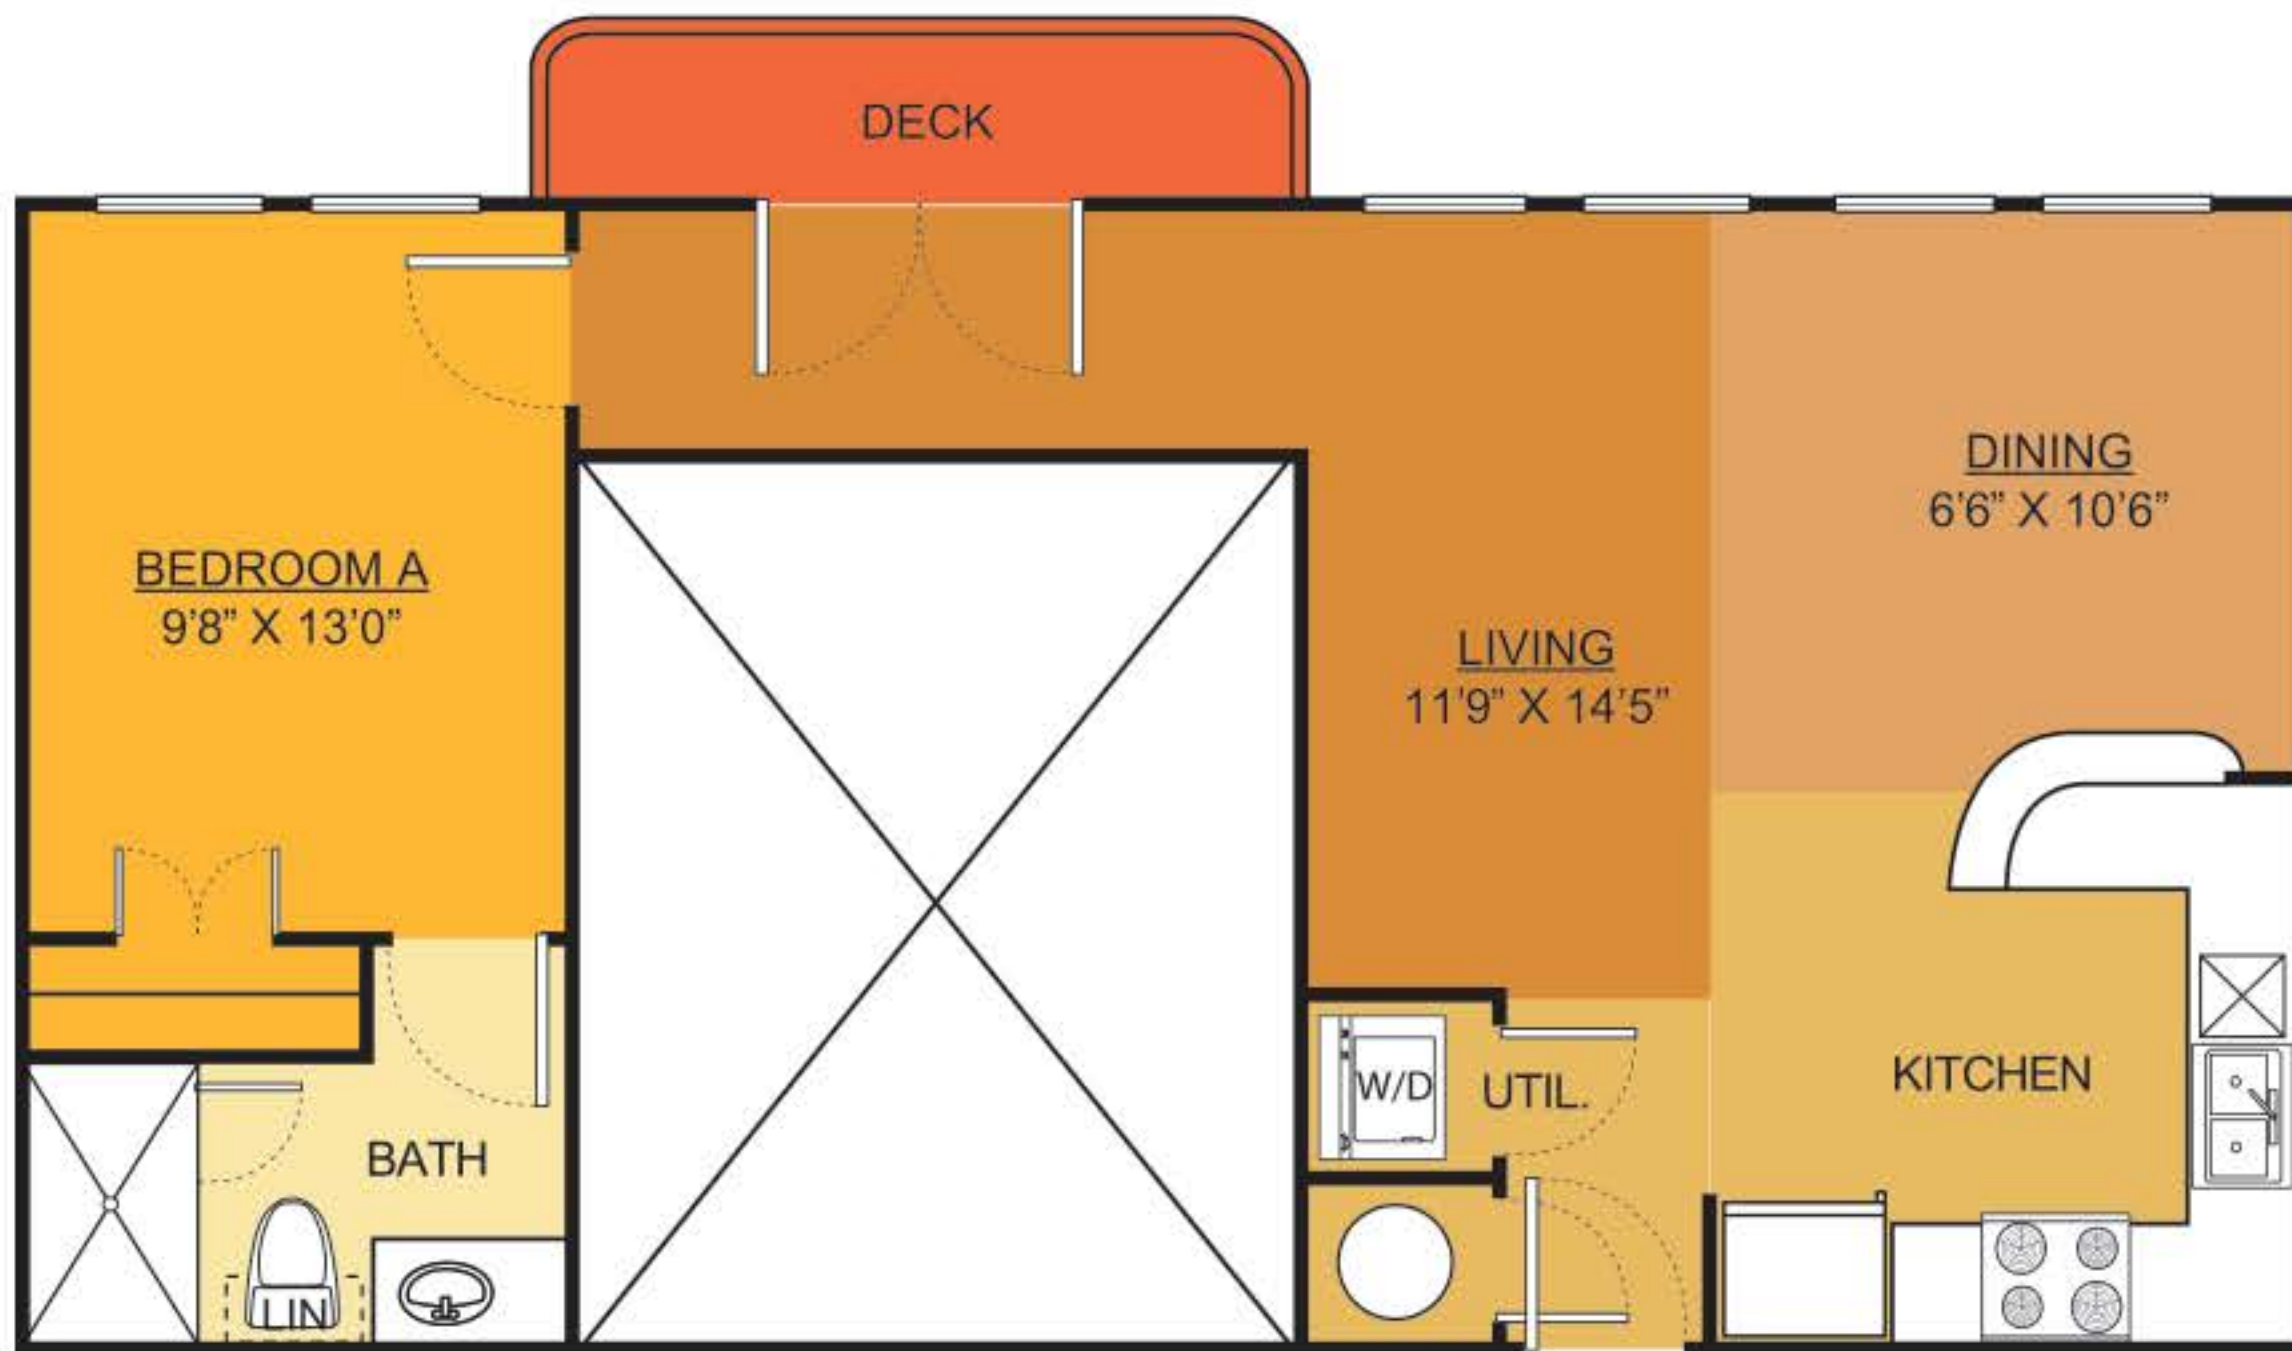

**VILLAS**  
on  
GUADALUPE  
STUDENT HOUSING

**A2  
Alt**

1 Bed

1 Bath

681 Sq. Ft.

Amenities:

\_\_\_\_\_

\_\_\_\_\_

\_\_\_\_\_

Rent:

\_\_\_\_\_

Deposit:

\_\_\_\_\_

Fees:

\_\_\_\_\_

Floor plans are artist's rendering. All dimensions are approximate. Actual product and specifications may vary in dimension or detail. Not all features are available in every apartment. Prices and availability are subject to change. Please see a representative for details.